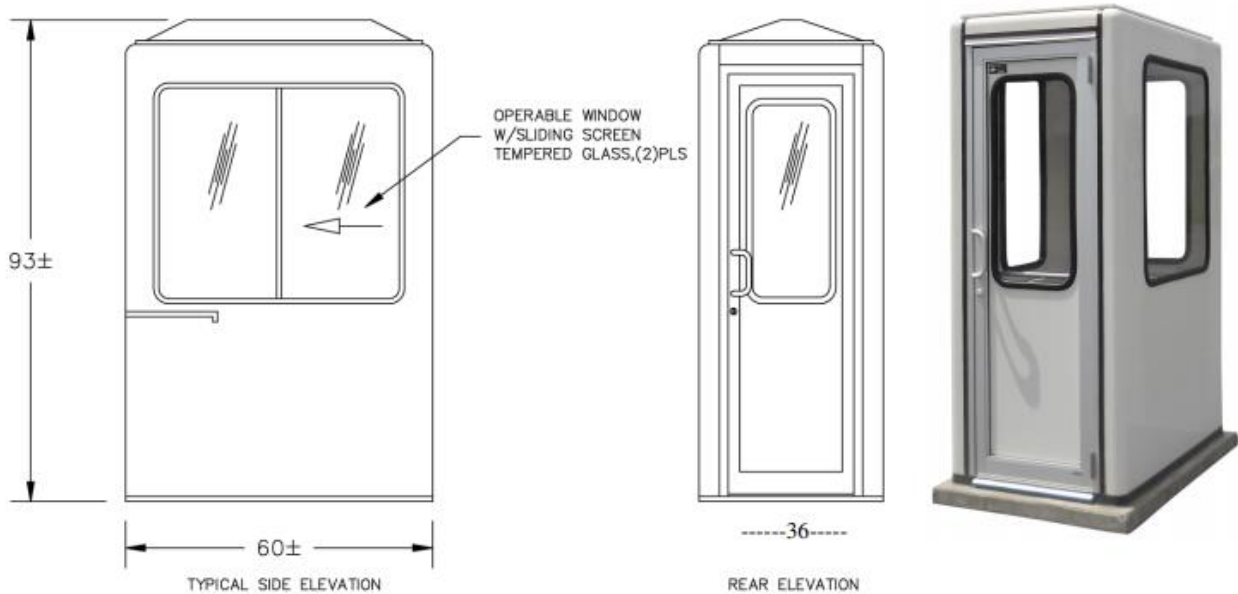

### **FEATURES**

- Economy Size 3' x 5'
- All Fiberglass Construction
- 40 PSF Snow Load
- 360° Visibility
- Class I Fire Resistant Rating
- Weather Resistant/Low Maintenance
- Heating Options Available
- Lightweight and Portable
- Shipped Fully Assembled in 3 Weeks

### **STANDARD FEATURES**

- Off-White Exterior Gel Coat Finish
- Locking Aluminum Swing Open Door
- Horizontal or Vertical Raised Sliding Window
- Two Fixed Windows
- Slip Resistant Flooring
- One Piece Molded FRP Counter
- Fluorescent Light Fixture w/Switch
- 30 Amp, 2 Breaker Load Center
- 20 Amp Duplex Outlet